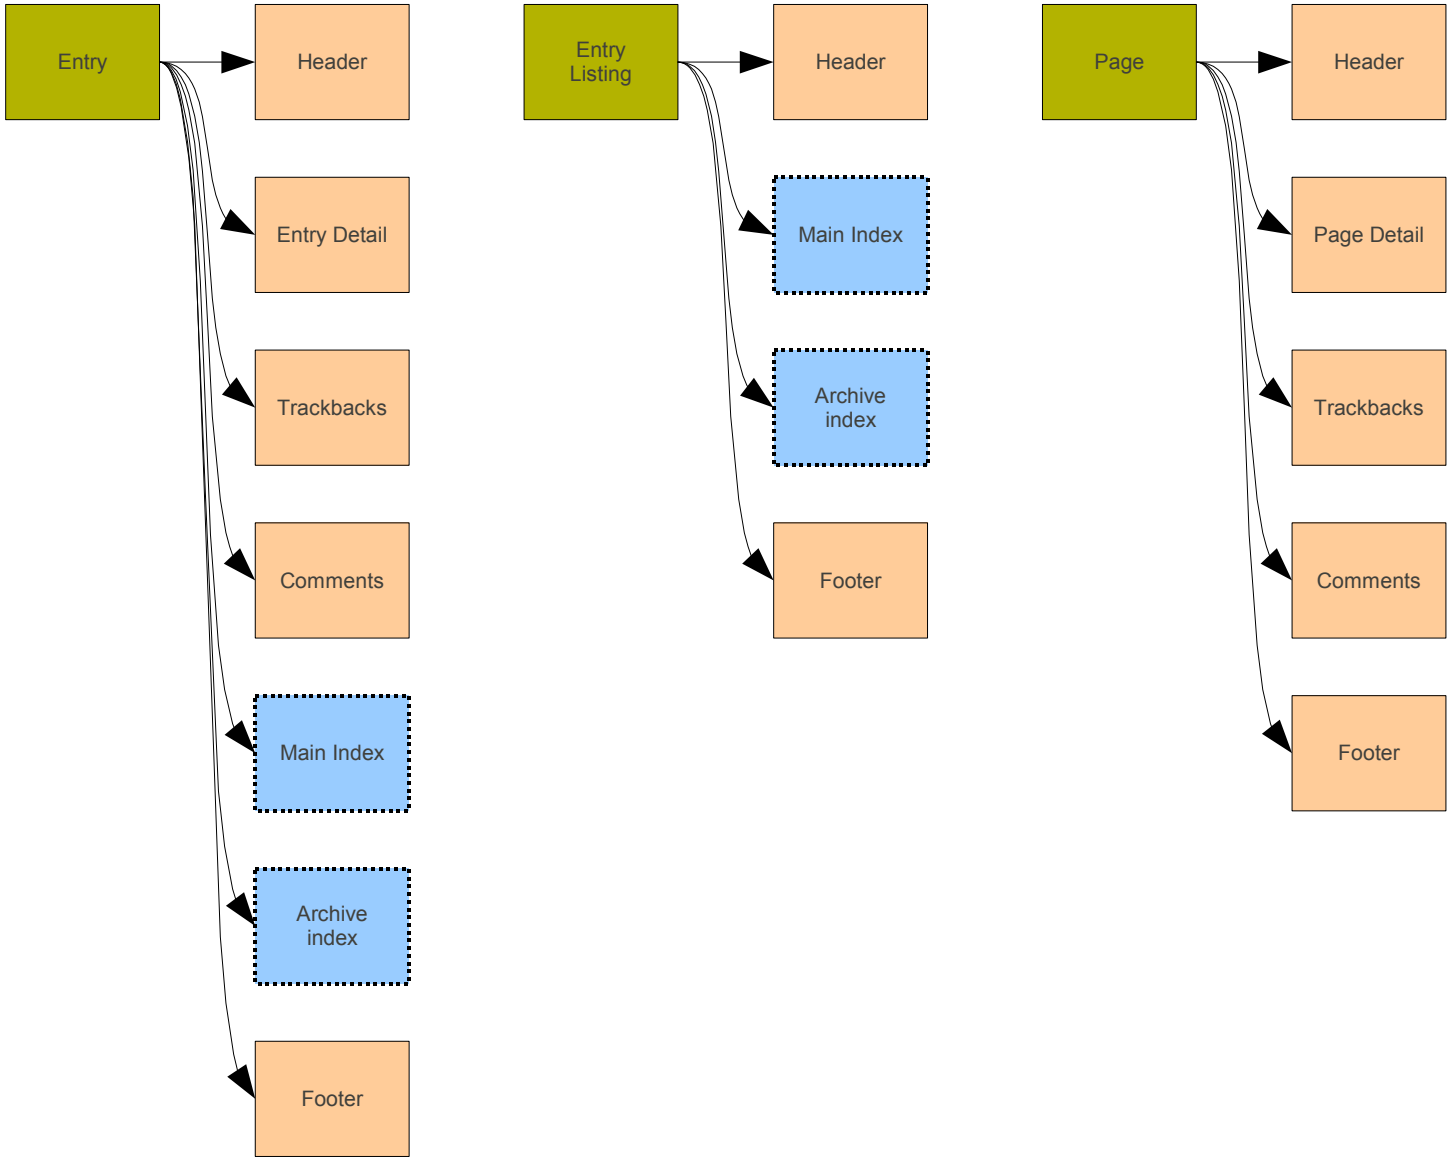

Full Template List

Archive index	Atom	JavaScript	Main Index	RSD	RSS	Stylesheet - Base Theme	Stylesheet - Main	Index Templates
Entry	Entry Listing	Page						Archive Templates
Categories	Comment Detail	Comment Form	Comments	Entry Detail	Entry Metadata	Entry Summary	Footer	Template Modules
Header	Page Detail	Sidebar - 2 Column Layout	Sidebar - 3 Column Layout	Tags	Trackbacks			
Comment Preview	Comment Response	Dynamic Error	Popup Image	Search Results				System Templates
Calendar	Category List (nested)	Creative Commons	Date-based Author Archives	Date-based Category Archives	Monthly archive dropdown	Monthly archive list	Pages list (nested)	System Templates
Photos	Powered by	Recent comments	Recent posts	Search form	Sign In	Subscribe to feed	Tag cloud (sidebar)	
Technorati Search								

(Dotted outline)

Boxes with a dotted outline indicate links to other template-based pages.

Index Templates (full)

Archive Templates

Archive Templates (full)

Archive Templates (full)

Template Modules

System Templates