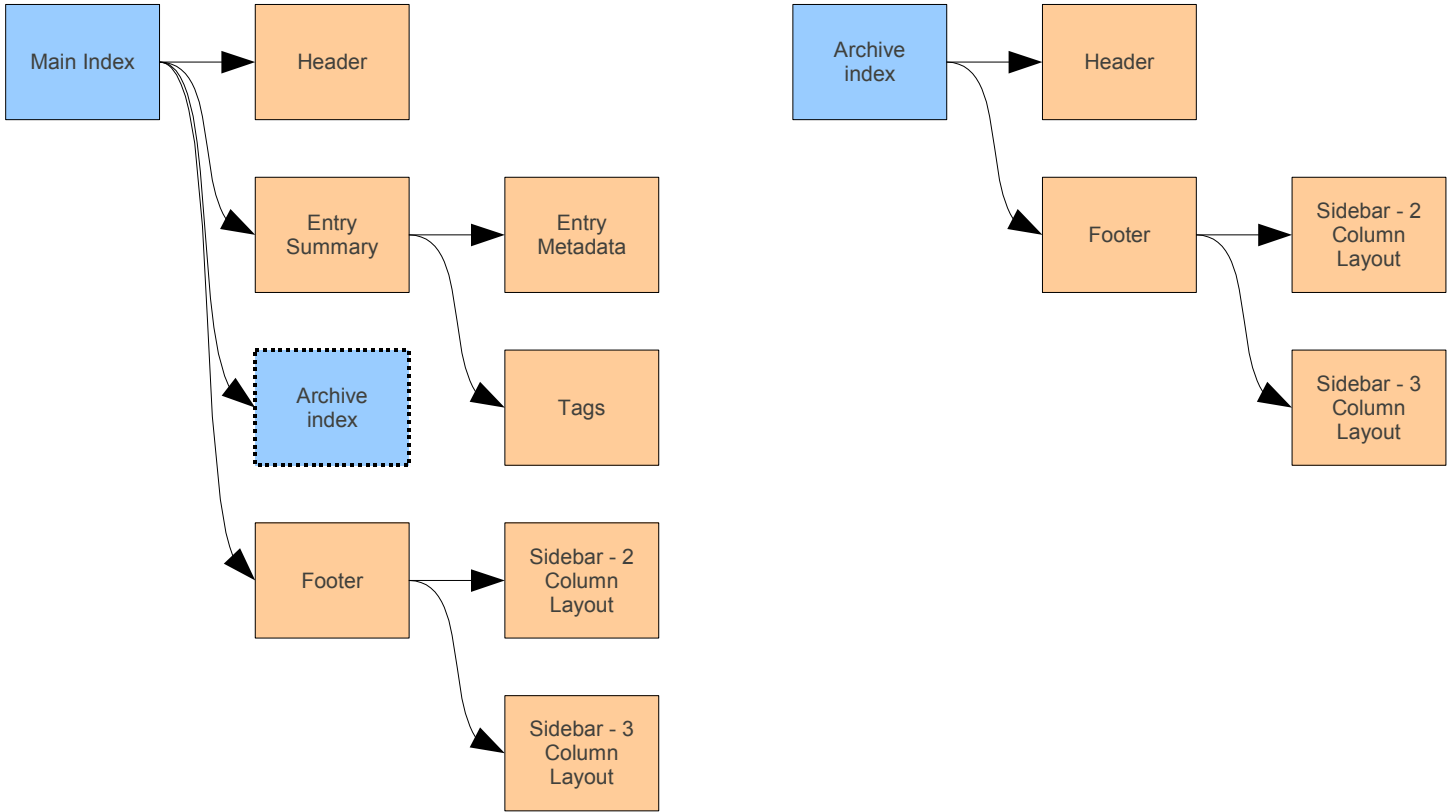

Full Template List

Archive index	Atom	JavaScript	Main Index	RSD	RSS	Stylesheet - Base Theme	Stylesheet - Main	Index Templates
Entry	Entry Listing	Page						Archive Templates
Categories	Comment Detail	Comment Form	Comments	Entry Detail	Entry Metadata	Entry Summary	Footer	Template Modules
Header	Page Detail	Sidebar - 2 Column Layout	Sidebar - 3 Column Layout	Tags	Trackbacks			
Comment Preview	Comment Response	Dynamic Error	Popup Image	Search Results				System Templates
Calendar	Category List (nested)	Creative Commons	Date-based Author Archives	Date-based Category Archives	Monthly archive dropdown	Monthly archive list	Pages list (nested)	System Templates
Photos	Powered by	Recent comments	Recent posts	Search form	Sign In	Subscribe to feed	Tag cloud (sidebar)	
Technorati Search								

(Dotted outline)

Boxes with a dotted outline indicate links to other template-based pages.

Index Templates (full)

Archive Templates

Archive Templates (full)

Archive Templates (full)

Template Modules

System Templates