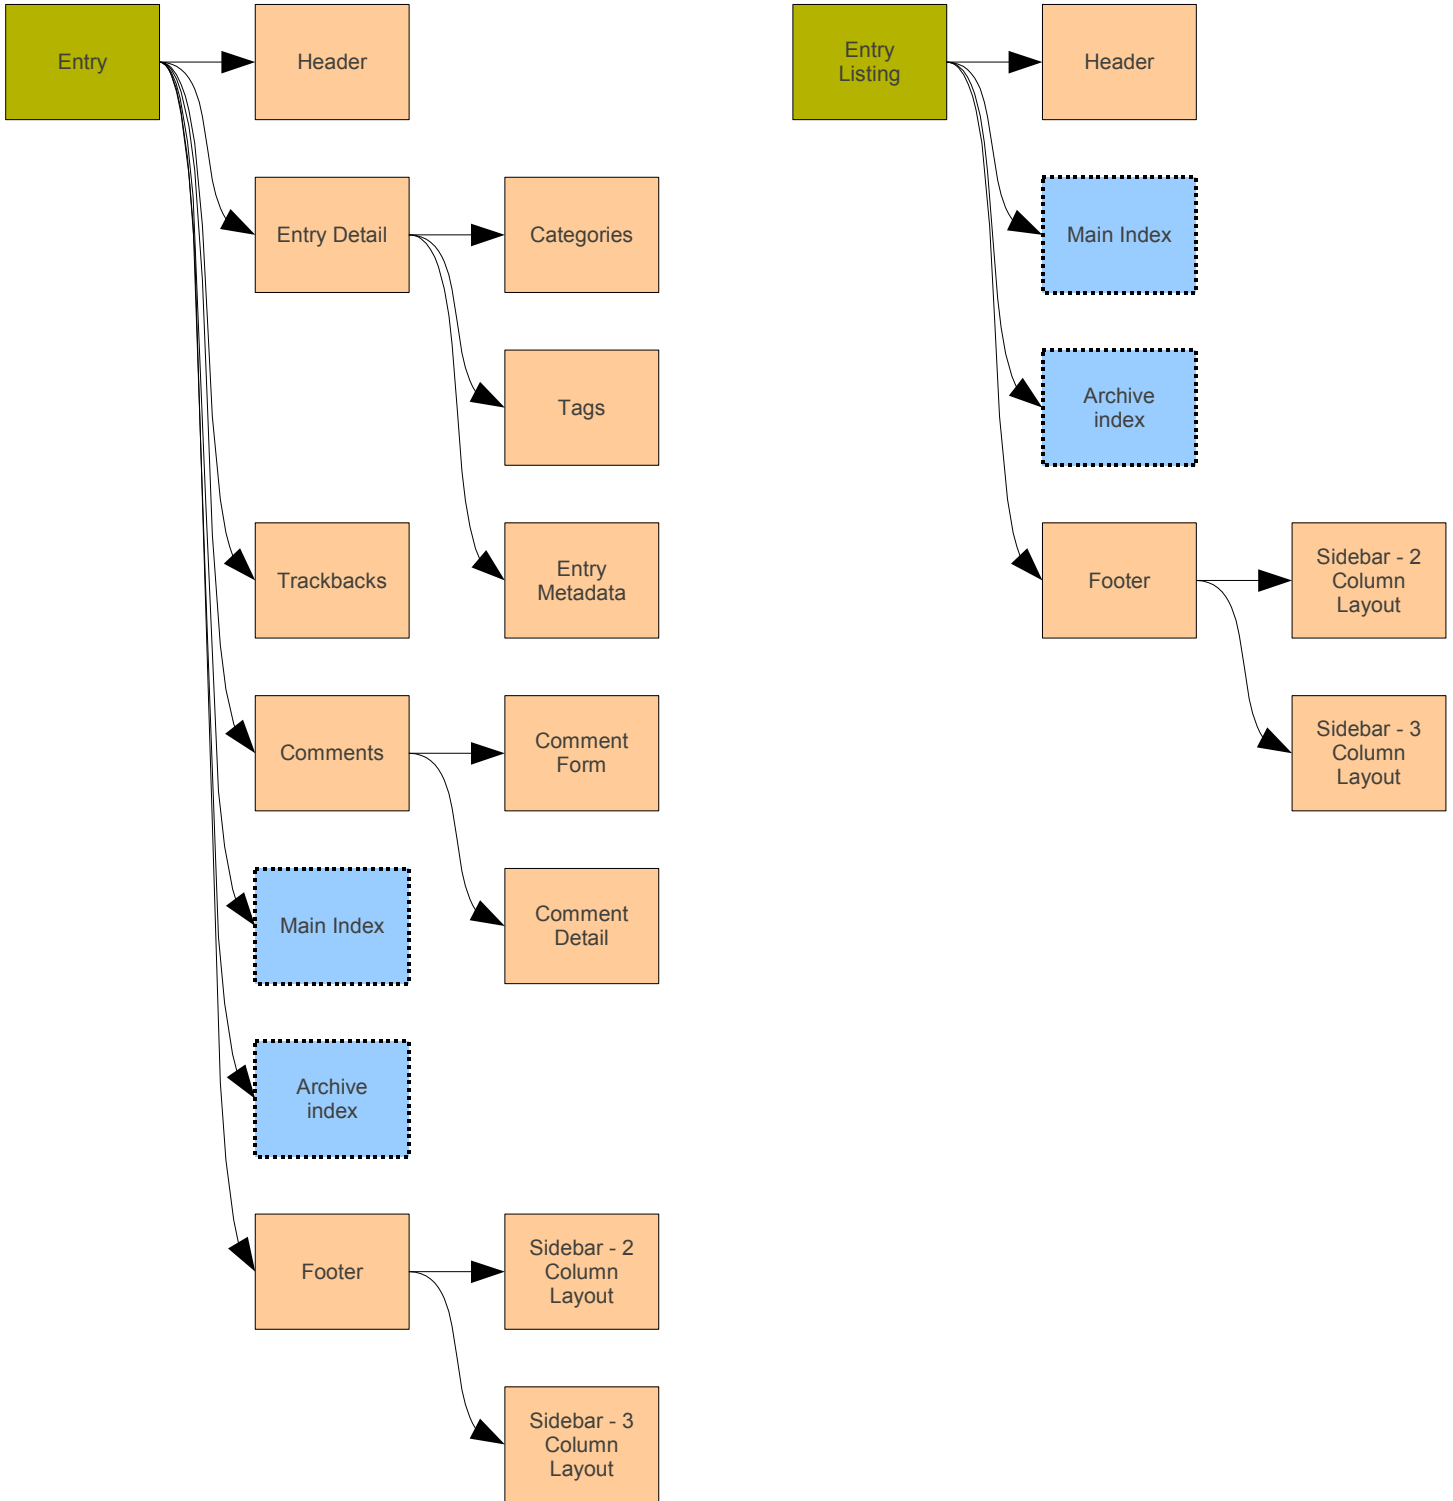

Full Template List

Archive index	Atom	JavaScript	Main Index	RSD	RSS	Stylesheet - Base Theme	Stylesheet - Main	Index Templates
Entry	Entry Listing	Page						Archive Templates
Categories	Comment Detail	Comment Form	Comments	Entry Detail	Entry Metadata	Entry Summary	Footer	Template Modules
Header	Page Detail	Sidebar - 2 Column Layout	Sidebar - 3 Column Layout	Tags	Trackbacks			
Comment Preview	Comment Response	Dynamic Error	Popup Image	Search Results				System Templates
Calendar	Category List (nested)	Creative Commons	Date-based Author Archives	Date-based Category Archives	Monthly archive dropdown	Monthly archive list	Pages list (nested)	System Templates
Photos	Powered by	Recent comments	Recent posts	Search form	Sign In	Subscribe to feed	Tag cloud (sidebar)	
Technorati Search								

(Dotted outline)

Boxes with a dotted outline indicate links to other template-based pages.

Index Templates (full)

Archive Templates

Archive Templates (full)

Archive Templates (full)

Template Modules

System Templates